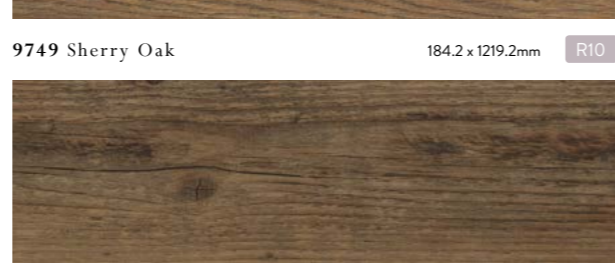

9747 Chateau Oak 184.2 x 1219.2mm R10

9751 Industrial Stained Pine 184.2 x 1219.2mm R10

9749 Sherry Oak 184.2 x 1219.2mm R10