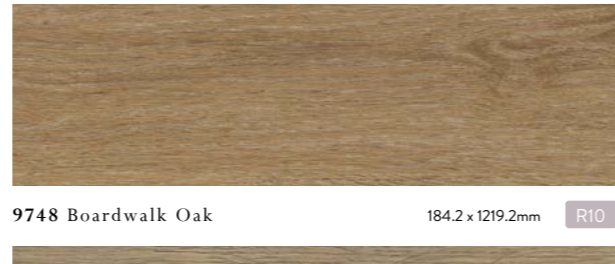

9921 Umber Oak* 184.2 x 1219.2mm R10

9748 Boardwalk Oak 184.2 x 1219.2mm R10